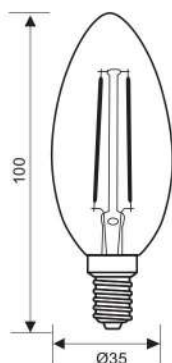

LED

● **BF35 LED 7W E14**

WW VIV004965
CL VIV004966