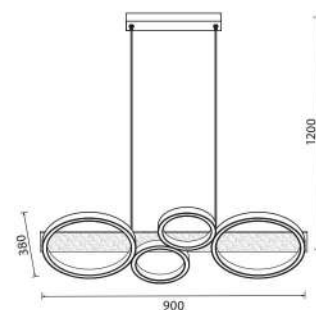

## MATTEO-P LED 38W

VIV005160

3D MODEL

230V

50/60Hz

IP  
20

[h]  
30 000

[°]  
120