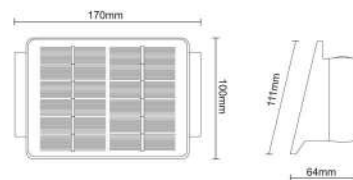

DOMINO POLUX/IKAR

LED

DOMINO SOLAR LED

VIV004790