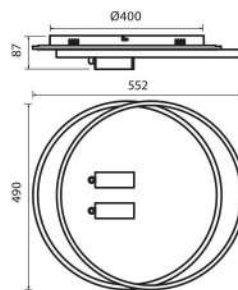

ARAGON LED 86W

VIV005153

3D MODEL