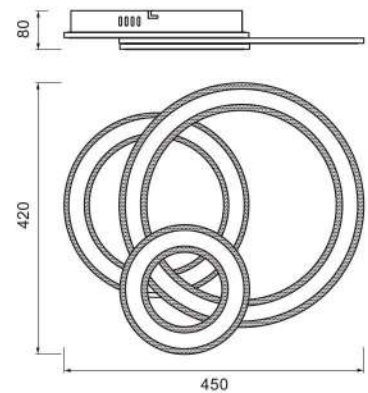

LED

CANDY LED 105W

VIV004608