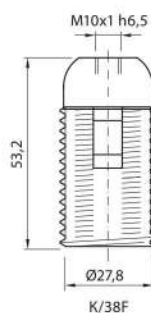

● **K 38F/T210/N**

VIV002704

250V

2A

E14

T
210

T
210

CE

АРТИКУЛ Art	ОПИСАНИЕ Description	ЦВЯТ Color	КОД ЗАЯВКА Order code
K 38/B	SMOOTH	WHITE	VIV002701
K 38 F/B	FULLY THREADED	WHITE	VIV002705
K 38 F/N	FULLY THREADED	BLACK	VIV002704
K 38 FC/B	HALF THREADED	WHITE	VIV002707

* Възможност за блистер опаковка / Available also in blister