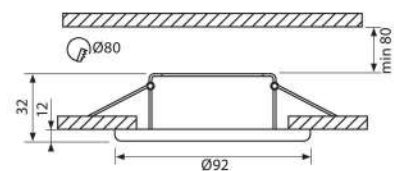

● SL110 EDI N/M

VIV004296

IP
44

VOLTS
12

АРИКУЛ	МОЩНОСТ	ЦОКЪЛ	ЦВЯТ -КОРПУС	КОД ЗАЯВКА
Art	Watt	Base	Body color	Order code
SL110 BK EDI	max 35W	G5.3	BLACK	VIV004733
SL110 C EDI	max 35W	G5.3	CHROME	VIV004295
SL110 N/M EDI	max 35W	G5.3	NICKEL MATT	VIV004296
SL110 W EDI	max 35W	G5.3	WHITE	VIV004475