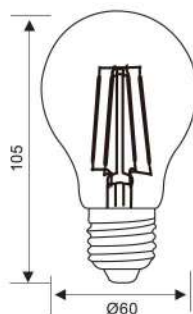

# LED LAMPS

**LED ΛΑΜΠΙ**

**LED LAMPS**

**LED ЛАМПИ**

LED

● **AF60 LED 11W E27**

WW VIV004961  
CL VIV004962

● **AF60 LED 14W E27**