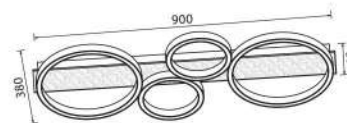

## MATTEO-P LED 38W

VIV005160

3D MODEL

230V

50/60Hz

IP  
20

[h]  
30 000

[°]  
120