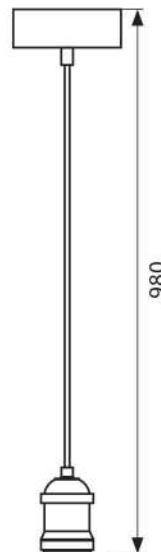

**R6002 AB-SA**

VIV004119

Артикул Art	Мощность Watt	Цвет Color	Код заявки Order code
R6001 AB-BK RETRO	1x60W	ANTIQU BRASS/BLACK TEXTILE CABLE	VIV004117
R6002 AB-BK RETRO	1x60W	ANTIQU BRASS/BLACK TWISTED TEXTILE CABLE	VIV004118
R6002 AB-SA RETRO	1x60W	ANTIQU BRASS/BEIGE TWISTED TEXTILE CABLE	VIV004119
R6001 AN-BK RETRO	1x60W	ANTIQU COPPER/BLACK TEXTILE CABLE	VIV004120
R6002 AN-BK RETRO	1x60W	ANTIQU COPPER/BLACK TWISTED TEXTILE CABLE	VIV004121
R6001 RG-BK RETRO	1x60W	ROSE GOLD/BLACK TEXTILE CABLE	VIV004122
R6012 AB-BK RETRO	1x60W	ANTIQU BRASS/BLACK TEXTILE CABLE	VIV004124
R6001 GM-BK RETRO	1x60W	GRAPHITE/BLACK TEXTILE CABLE	VIV004273