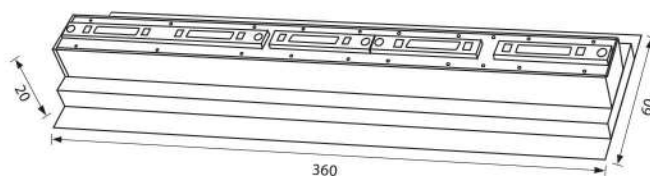

LED

● PARETE LED

15W 3000/4000K VIV004920/VIV004921