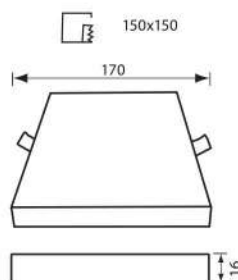

QUADRA LED 24W

VIV004284