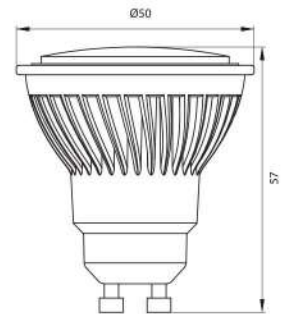

LED

● FORCE LED PREMIUM 10W GU10

WW VIV004306
CL VIV004307