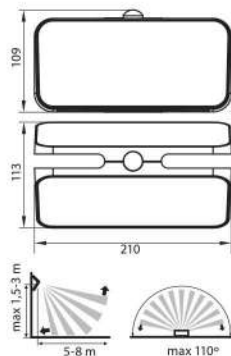

EZRA SOLAR LED

VIV004991

IP
54

120°

Ra
≥70

OFF

UV RESIST

UV RESIST

-20÷45

CE

IP
54

Cool Light
4000 K

АРИКУЛА Art	ОБХВАТ Range	БАТЕРИЯ Battery	ЗАРЕЖДАНЕ Recharging	ЛУМЕНИ Lm	КОД ЗАЯВКА Order code
SOLEI SOLAR LED PIR IP54	120°	3.7V 2000mAh	4-6h	500lm	VIV004989
LORNO SOLAR LED PIR IP54	120°	3.7V 2000mAh	4-6h	500lm	VIV004990
EZRA SOLAR LED PIR IP54	120°	3.7V 2500mAh	4-6h	700lm	VIV004991

3 LIGHTING MODES

LOW BRIGHTNESS MODE	10%	100%≈30s	10%≈30s
SENSOR LIGHT UP MODE		100%≈30s	
NO PIR MODE	10%	10%	10%