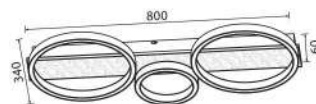

MATTEO LED 32W

VIV005158

3D MODEL