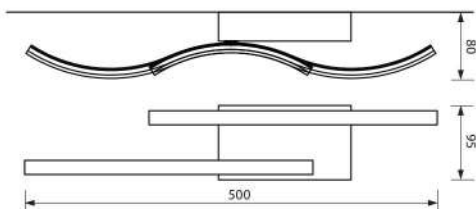

● WAVE LED 14W CH

VIV004401