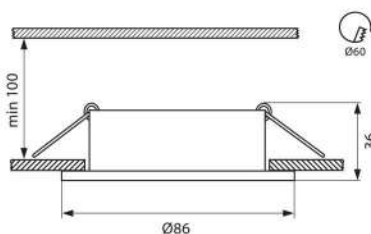

● SL100 ADA N/M

VIV002886