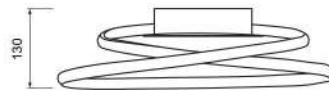

LED

● ODEON LED SN

VIV004609

3D MODEL