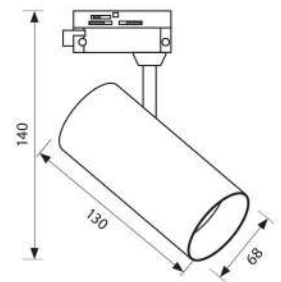

LED

● TRANCE LED 20W

BK VIV005203
WH VIV005204