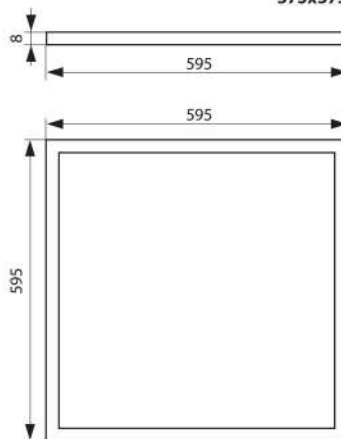

HIGH EFFICIENCY **120lm/W**

AXEL LED 40W

VIV004623

230V

50/60Hz

[h]
25000

IP
20

[°]
110

Ra
≥80

575x575

25 000h

-90%
energy

110°

Daylight
6400 K

АРТИКУЛ Art	МОЩНОСТ Watt	ЦВЕТНА Т° K	ЦВЯТ НА КОРПУСА Body color	ЛУМЕНИ Lm	КОД ЗАЯВКА Order code
AXEL LED 40W W PREMIUM	40	6400K	WHITE	4800	VIV004623