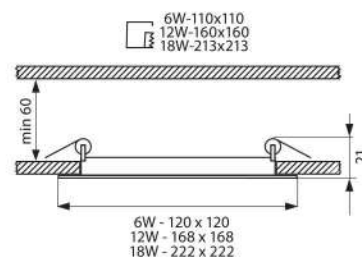

● GRID LED BK

6W VIV004737
12W VIV004738
24W VIV004739