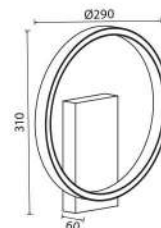

LED

MATTEO LED 12W

VIV005157

3D MODEL