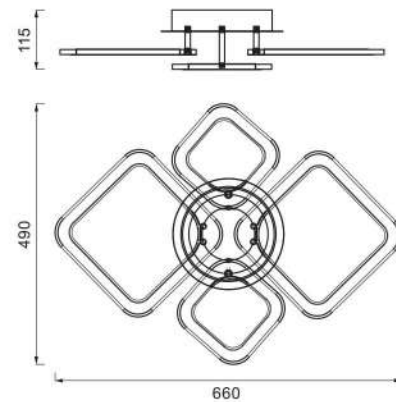

RUBY LED 55W

VIV004606

- 230V
- 50/60Hz
- IP 20
- 25 000 [h]
- FLICKER FREE
- 120°
- Ra ≥80
- CE

25 000h

-90% energy

120°

Mode 1: 3000+6000K	Mode 3: 4000K
Mode 2: 6000+3000K	

Артикул Art	Мощност Watt	Цветна T° K	Цвят - корпус Body color	Лумени Lm	Код заявка Order code
METRO LED 74W	74	4000K	WHITE	5906	VIV004604
DOTS LED 51W	51	4000K	WHITE	4466	VIV004605
RUBY LED 55W	55	4000K	WHITE	4930	VIV004606

10% - 100%
REMOTE CONTROL