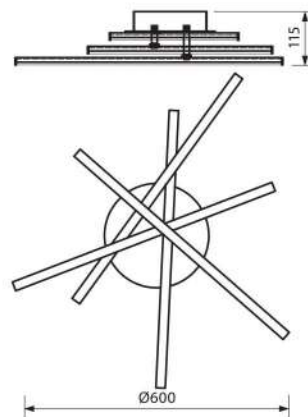

MATRIX LED CH

35W VIV004405

- 230V
- 50/60Hz
- IP 20
- [h] 25 000
- [°] 120
- Ra ≥80
- Hg
- CE

25 000h

-90% energy

120°

Cool Light
4000 K

АРТИКУЛ Art	МОЩНОСТ Watt	ЦВЕТНА Т° K	ЦВЯТ -КОРПУС Body color	ЛУМЕНИ Lm	КОД ЗАЯВКА Order code
MATRIX LED 12W CH/CL	12	4000K	CHROME	634	VIV004403
MATRIX LED 28W CH/CL	28	4000K	CHROME	1763	VIV004404
MATRIX LED 35W CH/CL	35	4000K	CHROME	2165	VIV004405