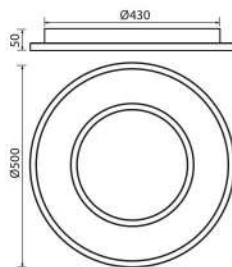

LED

GALA LED 75W

VIV005154

3D MODEL