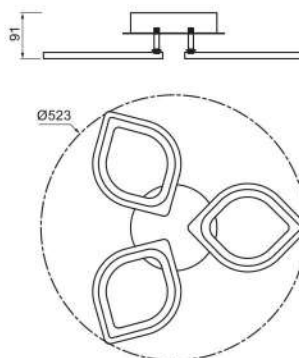

VIKI LED 48W

VIV004602