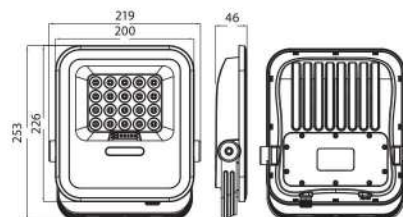

HECTOR

LED

● **HECTOR SOLAR LED 50W**

VIV004891