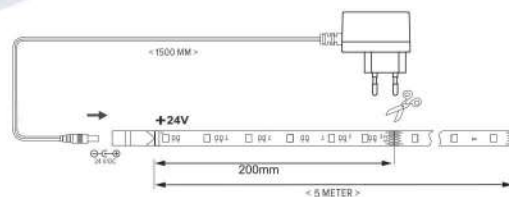

SPEED LED RGBIC+CCTIC

VIV005247

LED