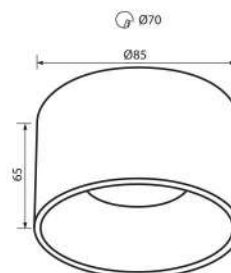

● SL513 POLLA BK

VIV004702