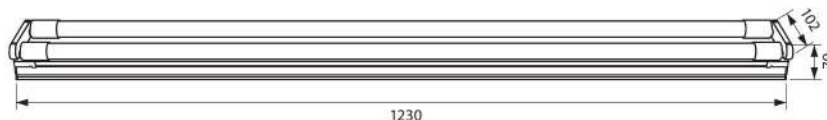

LED

● **POLO LED 2x18W T8**

VIV003810