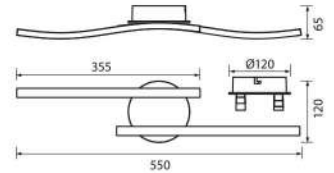

RIVER LED 12W

VIV005037