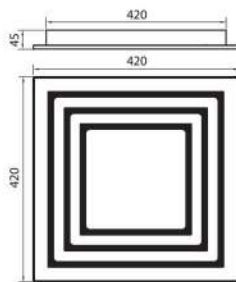

DAKOTA LED 102W RGB

VIV005171

3D MODEL