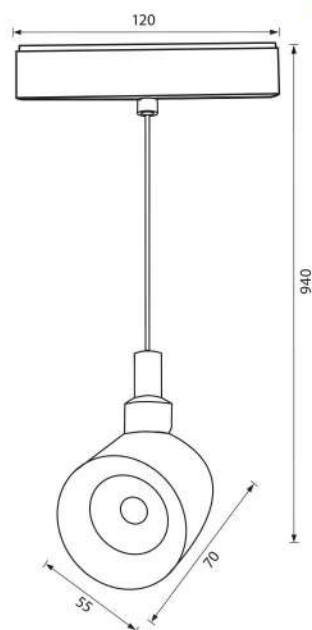

SUPRIMA WENDY/UMBRIA

LED

● SUPRIMA LED

10W 3000/4000K VIV004926/VIV004927