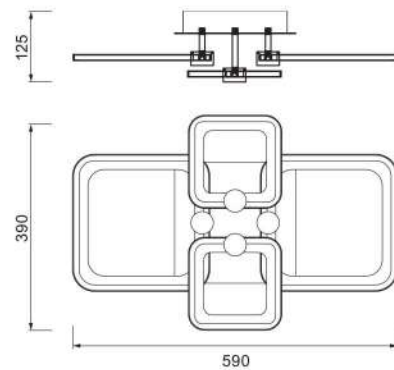

METRO LED 74W

VIV004604