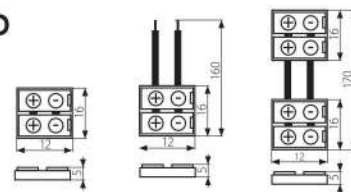

● **CF-DC**

VIV003727

● **CONNECTOR COB MIDDLE**

VIV004730

● **CONNECTOR COB POWER LEAD**

VIV004732

CONNECTORS 8 mm

● **CORNER CONNECTOR COB**