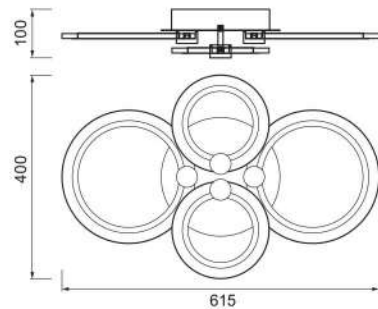

DOTS LED 51W

VIV004605