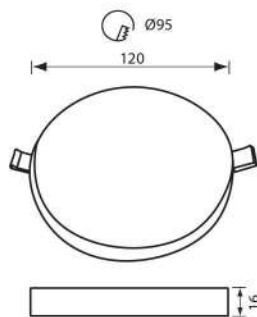

LED

HIGH EFFICIENCY 100lm/W

● **RONDO LED 18W**

VIV004280