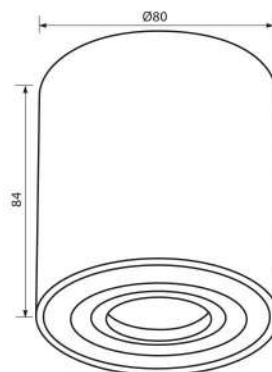

OZZY/ABBA

DL725 OZZY

WH VIV004713
BK VIV004714

230V

50/60Hz