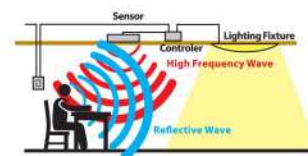

HABITO HF36-W

VIV004995