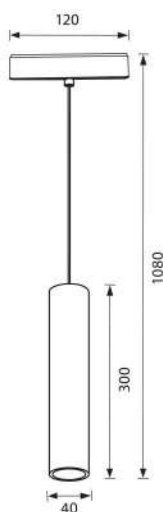

LED

LONG LED

12W 3000/4000K VIV004922/VIV004923

3D MODEL

24