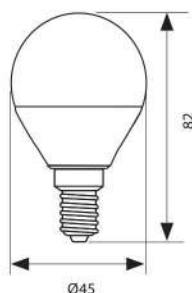

LED

MGL E14 MAX LED

WW VIV004459
CL VIV004460
W VIV004461