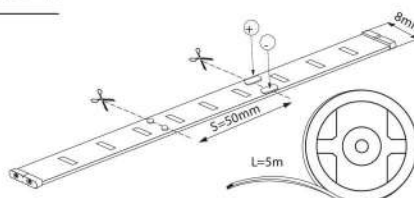

VIV004358

● **LENTA LED-G**

VIV004359

● **LENTA LED-Y**

VIV004356

● **LENTA LED-R**

VIV004357

L = 5m (100 x 50mm) = 300LED