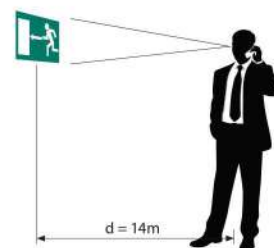

LED

SALVE LED

VIV004031

Daylight
6400 K

АРТИКУЛ	МОЩНОСТ	ЦВЕТНА Т°	БАТЕРИЯ	ЗАРЕЖДАНЕ	РАЗРЕЖДАНЕ	КОД ЗАЯВКА
Art	Watt	K	Battery	Recharging	Discharge	Order code
SALVE LED 1,8W	1,8	6400K	3.7V 600mAh	24-48h	4-5h	VIV004031