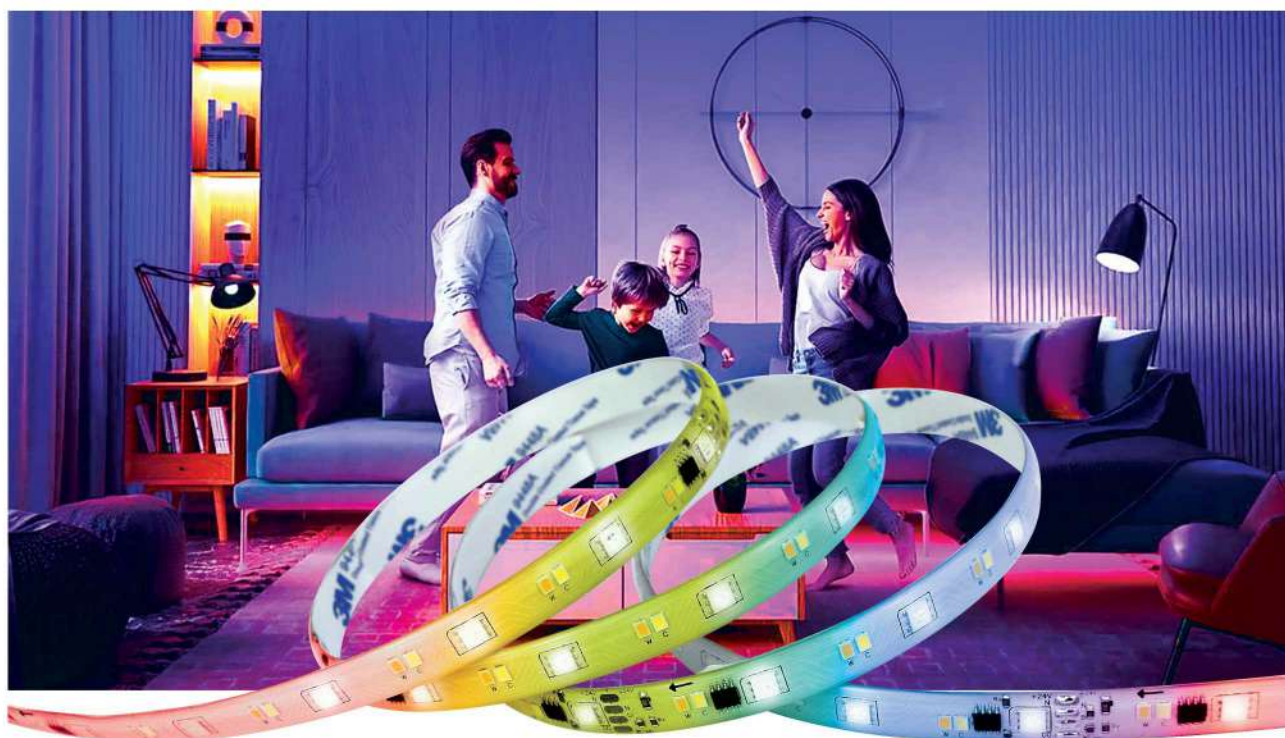

- 230V
- 50/60Hz
- IP 20
- 15000 [h]
- 120 [°]
- Ra ≥80
- Home icon
- Triangle icon
- Square icon
- CE

15 000h

-90% energy

3000K 4000K 6400K
SELECTABLE CCT

Colorlight
RGB

АРИКУЛ	МОЩНОСТ	НАПРЕЖЕНИЕ	ЦВЕТНА Т°	ЛУМЕНИ	КОД ЗАЯВКА
Art	Watt	V	K	Lm	Order code
SPEED LED RGBIC+CCTIC SMD5050	4,8/m	230	RGBIC+CCTIC	336/m	VIV005247