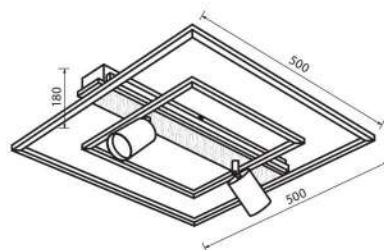

CAMPO LED 36W CCT

VIV005165