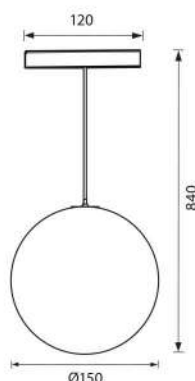

EARTH LED

6W 3000/4000K VIV004924/VIV004925

3D MODEL

360