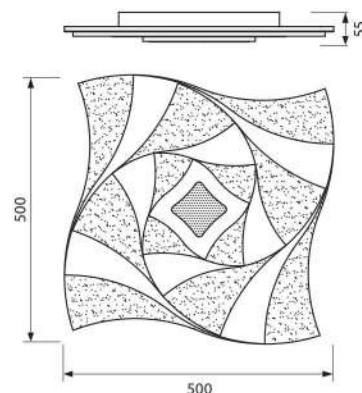

SAVOY LED 63W

VIV004601