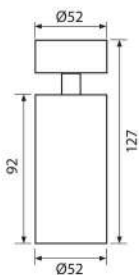

SP705 LUX

WH VIV004385
BK VIV004386

3D MODEL