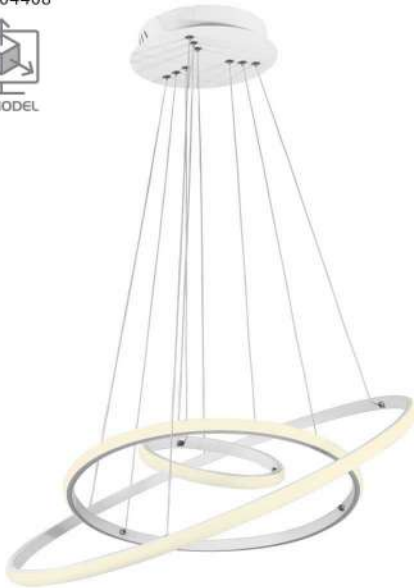

LED

CITY LED

VIV004408