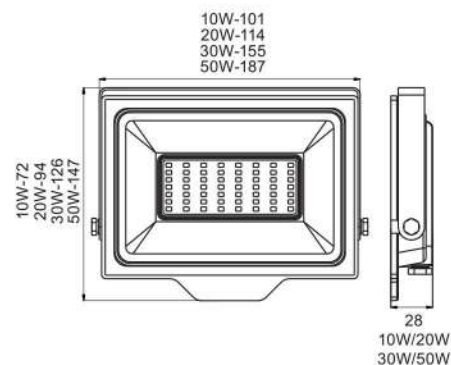

HIGH EFFICIENCY **90lm/W**

RICH LED

10W VIV004531
20W VIV004532
30W VIV004533
50W VIV004534