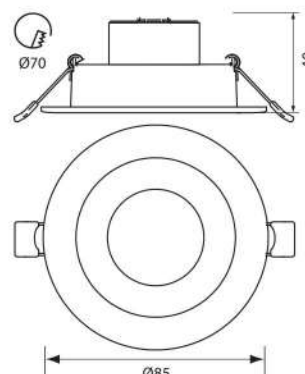

LED

RAYA LED 5W CCT

WH VIV004802
BK VIV005138