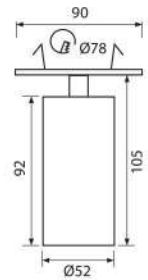

SP704 LUX

WH VIV004383
BK VIV004384

3D MODEL