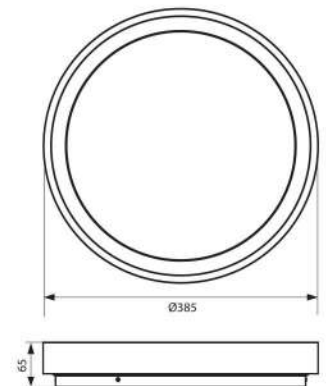

● PLEADA LED 36W RGB/CCT

VIV004815

- 230V
- 50/60Hz
- IP 20
- [h] 25 000
- 120°
- Ra ≥80
- CE