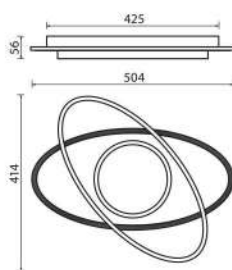

ASTREA LED 46W

VIV005156

3D MODEL

- 230V
- 50/60Hz
- IP 20
- 15 000 [h]
- Home
- Upward
- 120°
- Ra ≥ 80
- Recycled
- Grounding
- Hg-free
- CE