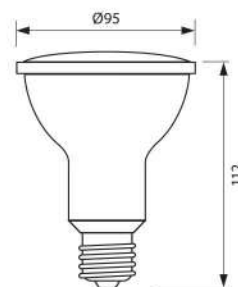

BLAST LED PAR30

WW VIV004101
CL VIV004102