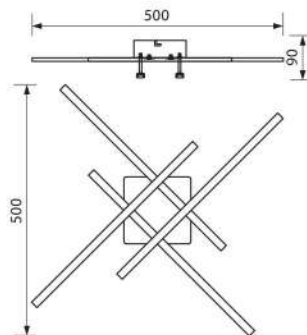

VECTOR LED 37W CH

VIV004407