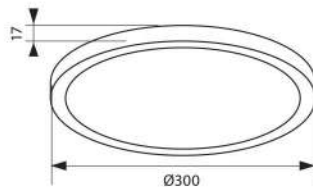

● NEBULA LED 24W BK/CCT 12W-18W-24W

VIV004813

3D MODEL

● NEBULA LED 24W CH/CCT 12W-18W-24W

VIV004814

3D MODEL