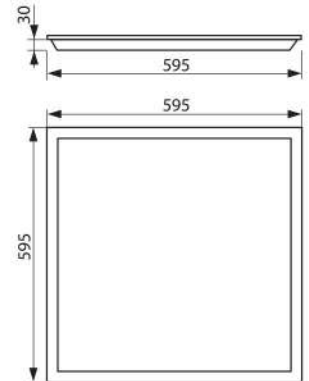

LED

● **ATLAS LED 40W / 10 PCS SET**

VIV005132

x 10pcs