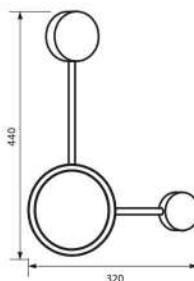

GEMINI LED 15W

VIV004816