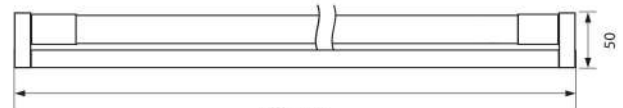

LED

GOLF LED 9W T8

VIV003544