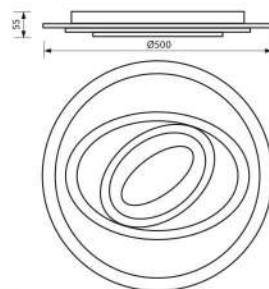

## ECLYPSE LED 80W

VIV004320

3D MODEL

10% - 100%  
REMOTE CONTROL

Mode 1:  
3000+6400K

Mode 2:  
6400+3000K

Mode 3:  
4000K

25 000h