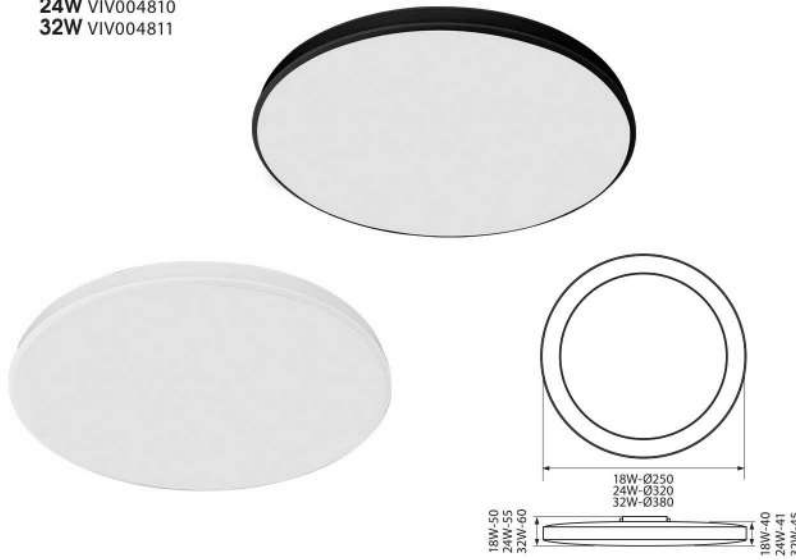

SIRI LED CCT

18W VIV004809
24W VIV004810
32W VIV004811

one product | two choices