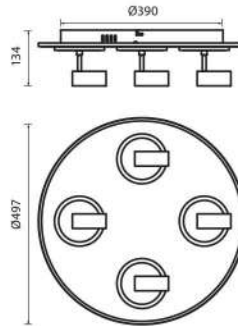

LED

DOROTHY LED 74W

VIV005155

3D MODEL

10% - 100%
REMOTE CONTROL