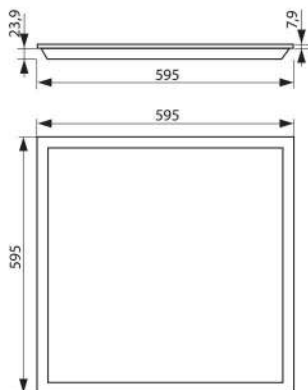

HIGH EFFICIENCY **120lm/W**

● **HELLI LED 40W**

VIV004530

VIV003431

VIV003429

VIV003430

230V

50/60Hz

25000 [h]

IP 20

120 [°]

Ra ≥80

30 000h

АРТИКУЛ	МОЩНОСТ	ЦВЕТНА Т°	ЛУМЕНИ	КОД ЗАЯВКА
Art	Watt	K	Lm	Order code
HELLI LED 40W WH/CCT	40	3000/4000/6400K	4800	VIV004530