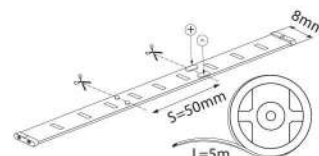

● RGB BAGRA LED SET*

- LED30-3m SET VIV004496
- LED30-5m SET VIV004497
- LED60-5m SET VIV004498

L=5m=100*50mm=300LEDs
RGB BAGRA LED 60 SMD5050 - 5m SET