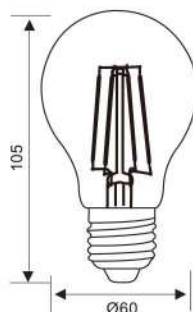

● **AF60 LED 14W E27**

WW VIV004963
CL VIV004964