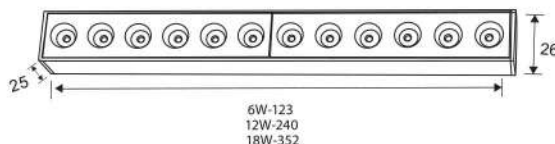

LED

DIVISION LED

6W 3000/4000K VIV004904/VIV004905
12W 3000/4000K VIV004906/VIV004907
18W 3000/4000K VIV004908/VIV004909

48V

IP
20

30°