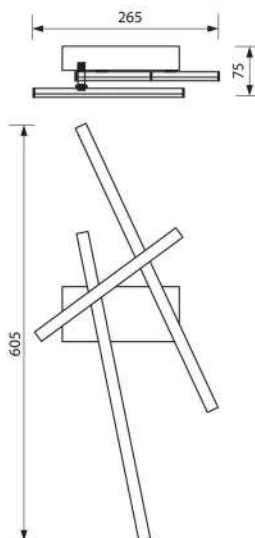

VECTOR LED 19W CH

VIV004406