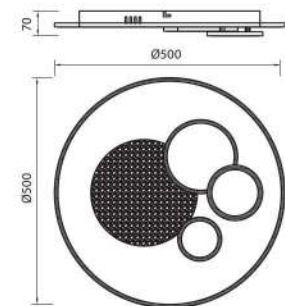

ALIS LED 64W

VIV005173

- 230V
- 50/60Hz
- IP 20
- 15 000 [h]
- 120 [°]
- Ra ≥80
- CE

15 000h

-90% energy

120°

SLEEP

DIM

3000K 4000K 6000K

АРТИКУЛ	МОЩНОСТ	ЦВЕТНА Т°	ЦВЯТ -КОРПУС	ЛУМЕНИ	КОД ЗАЯВКА
Art	Watt	K	Body color	Lm	Order code
TILDA LED 88W	88	3000-6000K	WHITE	5819	VIV005175
ALIS LED 64W	64	3000-6000K	WHITE	5173	VIV005173