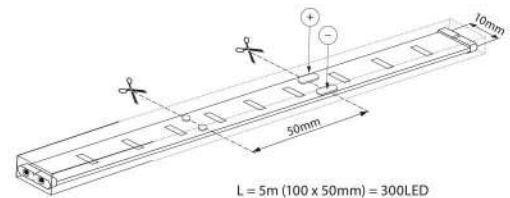

MEGA LED 60 5050SMD

WW VIV003589
W VIV003588

72W