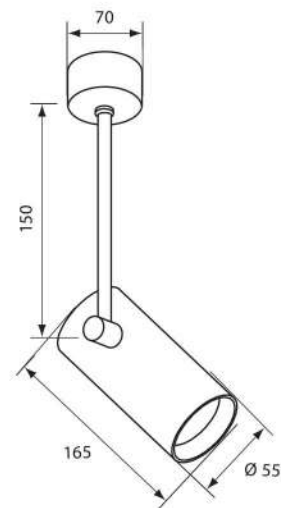

● SP709 LUX

WH VIV004540
BK VIV004541

3D MODEL