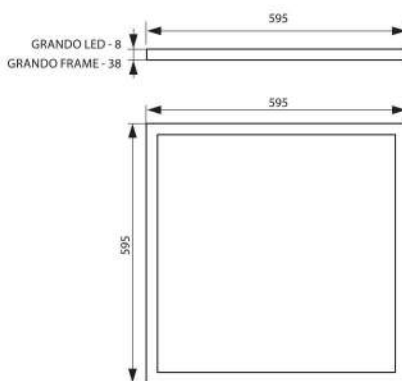

VIV003429

VIV003430

575x575

30 000h

-90% energy

110°

Cool Light  
4000 K

Daylight  
6400 K