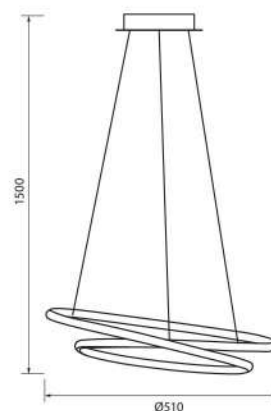

FEEL LED BK

VIV004614

3D MODEL

- 230V
- 50/60Hz
- IP 20
- House icon
- Upward arrow icon
- 120° beam angle
- Flicker free icon
- Ra ≥ 80
- RoHS icon
- CE icon

Артикул Art	Мощност Watt	Цветна T° K	Цвет - корпус Body color	Лумени Lm	Код заявка Order code
OMICRON LED 38W BK/CCT	38	3000/4000/6000K	BLACK	1614	VIV004870
OMICRON LED 38W GD/CCT	38	3000/4000/6000K	GOLD	2152	VIV004869
FEEL LED 43W BK/CCT	43	3000/4000/6400K	BLACK	2158	VIV004614