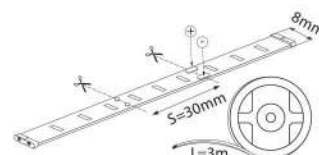

L=3m=30*100mm=90LED
RGB BAGRA LED 30 SMD5050 - 3m SET