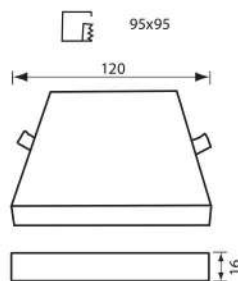

LED

HIGH EFFICIENCY 100lm/W

QUADRA LED 18W

VIV004283