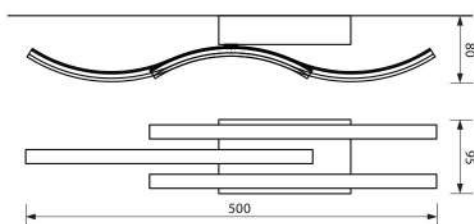

● WAVE LED 21W CH

VIV004402