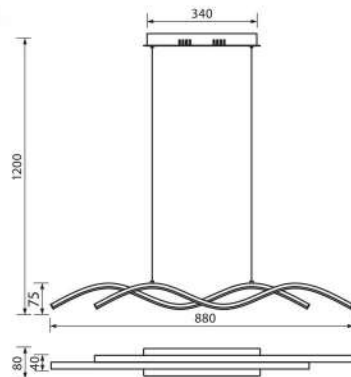

- 230V
- 50/60Hz
- IP 20
- 15 000 [h]
- 120°
- Ra ≥80
- FLICKER FREE
- Hg
- CE

15 000h

-90% energy

120°

3000K 4000K 6000K
SELECTABLE CCT

Артикул Art	Мощность Watt	Цветная T° K	Цвет - корпус Body color	Лумени Lm	Код заявки Order code
SOLUT LED 27W BK/CCT	27	3000/4000/6000K	BLACK	1204	VIV004859
SOLUT LED 27W WH/CCT	27	3000/4000/6000K	WHITE	1620	VIV004860
LOARA LED 27W BK/CCT	27	3000/4000/6000K	BLACK	1182	VIV004865
LOARA LED 27W WH/CCT	27	3000/4000/6000K	WHITE	1698	VIV004866