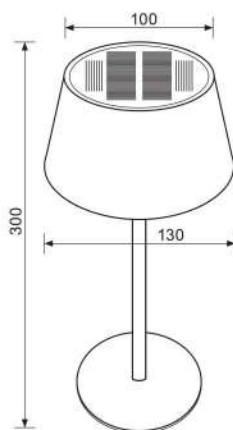

LORI/DORI

LED

LORI SOLAR LED 4W BK

VIV004833