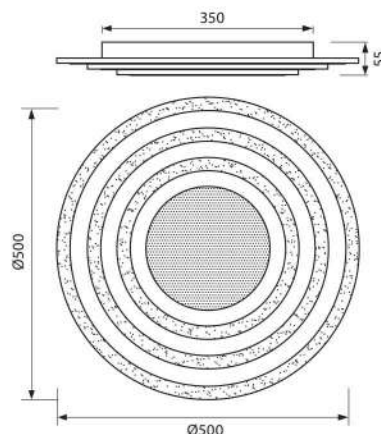

LED

SATURN LED 75W

VIV004831