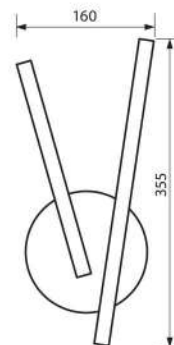

MATRIX LED CH

12W VIV004403