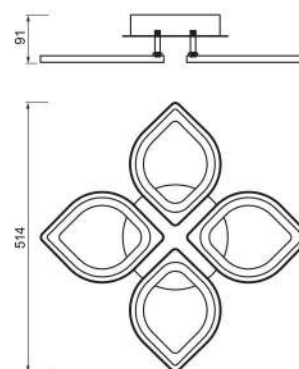

VIKI LED 60W

VIV004603