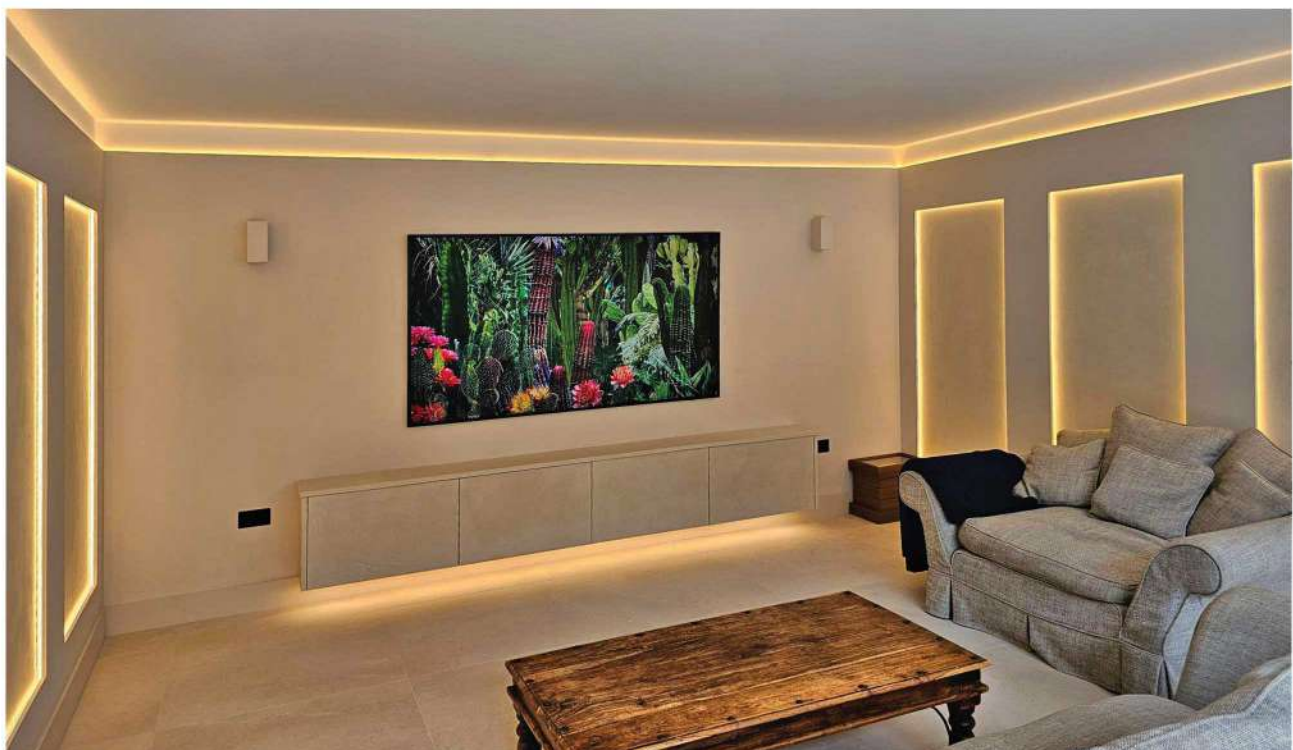

24VDC

50W

IP 20

25000 [h]

120 [°]

Ra ≥80

5 METERS

III

RoHS

Hg

CE

25 000h

-90% energy

VOLTS 24

Warm White 3000 K

Cool Light 4000 K

Daylight 6400 K

АРТИКУЛ	МОЩНОСТ	ЦВЯТ	ЦВЕТНА Т°	ЛУМЕНИ	КОД ЗАЯВКА
Art	Watt	Body color	K	Lm	Order code
DOBI LED192 SCOB-WARM WHITE	10/m	WARM WHITE	3000	1200/m	VIV005242
DOBI LED192 SCOB-COOL LIGHT	10/m	COOL LIGHT	4000	1200/m	VIV005243
DOBI LED192 SCOB-WHITE	10/m	DAYLIGHT	6400	1200/m	VIV005244