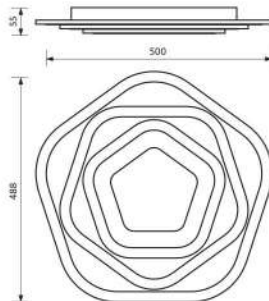

## LIDIA LED 77W

VIV004451

3D MODEL

10% - 100%  
REMOTE CONTROL