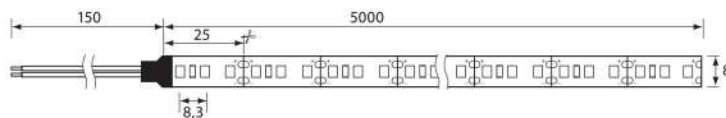

BAND LED 120 SMD2835

WW VIV004441
CL VIV004442
W VIV004443

48W