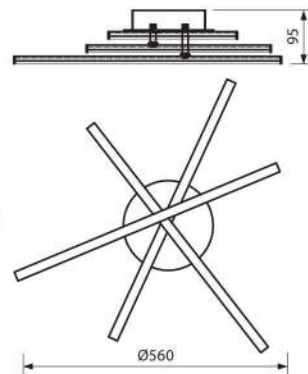

MATRIX LED CH

28W VIV004404