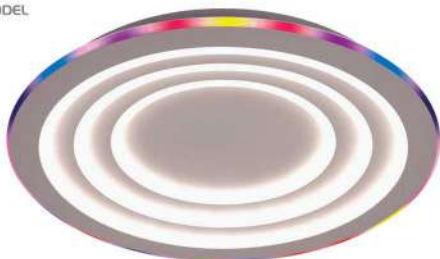

LED

DALIA LED 80W RGB

VIV005170

3D MODEL