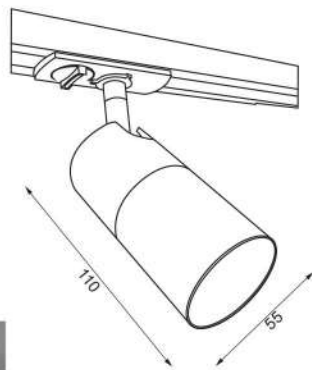

● **TL910 BK WOODY**

VIV004856