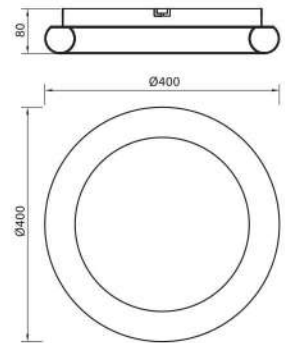

LED

● **CHELSEA LED 45W**

VIV005172