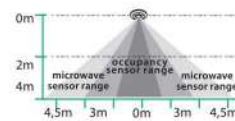

HABITO HF36-W

VIV004995