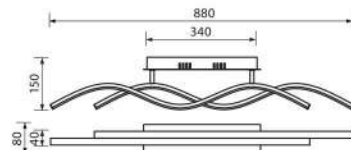

LED

● SOLUT LED WH

VIV004860

● SOLUT LED BK

VIV004859

● LOARA LED WH

VIV004866

● LOARA LED BK

VIV004865

- 230V
- 50/60Hz
- IP 20
- 15 000 [h]
- 120°
- Ra ≥80
- FLICKER FREE
- Hg
- CE

15 000h

-90% energy

120°

3000K 4000K 6000K
SELECTABLE CCT

Артикул Art	Мощность Watt	Цветная T° K	Цвет - корпус Body color	Лумени Lm	Код заявки Order code
SOLUT LED 27W BK/CCT	27	3000/4000/6000K	BLACK	1204	VIV004859
SOLUT LED 27W WH/CCT	27	3000/4000/6000K	WHITE	1620	VIV004860
LOARA LED 27W BK/CCT	27	3000/4000/6000K	BLACK	1182	VIV004865
LOARA LED 27W WH/CCT	27	3000/4000/6000K	WHITE	1698	VIV004866