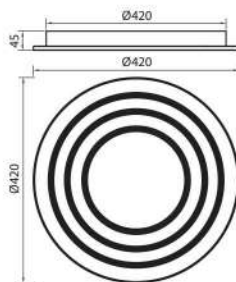

LED

DALIA LED 80W RGB

VIV005170

3D MODEL