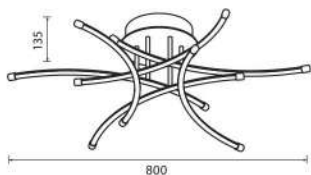

## ANETA LED 40W CCT

VIV005162

3D MODEL

- 230V
- 50/60Hz
- IP 20
- 30 000 [h]
- 120°
- Ra ≥80
- CE

30 000h

-90% energy

120°

3000K 4000K 6400K  
SELECTABLE CCT