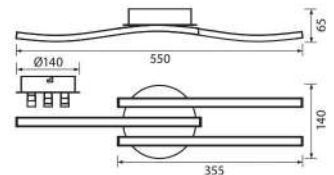

RIVER LED 18W

VIV005038