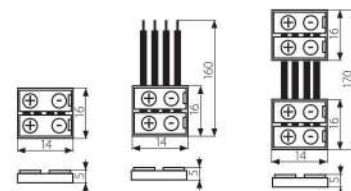

● **CORNER CONNECTOR COB**

VIV004731

CONNECTORS RGB 10 mm

АРИКУЛА

Art

КОД ЗАЯВКА

Order code

CM3528 8mm	CONNECTOR SMD3528 MIDDLE 8mm	VIV003718
CPL3528/015 8mm	CONNECTOR SMD3528 15cm POWER LEAD 8mm	VIV003719
CC3528 8mm	CONNECTOR SMD3528 CORNER 8mm	VIV003720
CM5050 10mm	CONNECTOR SMD5050 MIDDLE 10mm	VIV003721
CPL5050/015 10mm	CONNECTOR SMD5050 15cm POWER LEAD 10mm	VIV003722
CC5050 10mm	CONNECTOR SMD5050 CORNER 10mm	VIV003723
CM5050 RGB 10mm	CONNECTOR SMD5050 RGB MIDDLE 10mm	VIV003724
CPL5050RGB/015 10mm	CONNECTOR SMD5050 15cm POWER LEAD 10mm	VIV003725
CC5050RGB 10mm	CONNECTOR SMD5050 RGB CORNER 10mm	VIV003726
CF-DC	FEMALE CONNECTOR DC-FC	VIV003727
CL 8/10mm	L-CONNECTOR 8/10mm	VIV003728
CLRGB 8/10mm	L-CONNECTOR RGB 8/10mm	VIV003729
CONNECTOR COB MIDDLE 8mm		VIV004730
CORNER CONNECTOR COB 8mm		VIV004731
CONNECTOR COB POWER LEAD 10cm 8mm		VIV004732