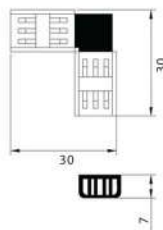

● CORNER CONNECTOR SMD3535

VIV005075

24VDC

90W

IP 20

25000 [h]

120 [°]

25 000h

VOLTS 24

IP 20

-90% energy

Color Light RGB

АРИКУЛ	МОЩНОСТ	МОЩНОСТ/М	ЦВЯТ	КОД ЗАЯВКА
Art	Watt	Watt/m	Color	Order code
PIXEL LED120 SMD3535 RGB	90	18W/m	RGB	VIV004975
CONNECTOR SMD3535 MIDDLE 8mm				VIV005074
CORNER CONNECTOR SMD3535 8mm				VIV005075
CONNECTOR SMD3535 POWER LEAD 10CM 8mm				VIV005076