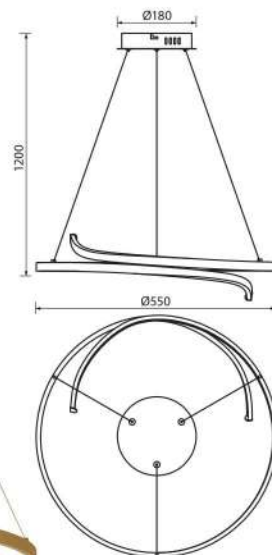

OMICRON LED BK

VIV004870

3D MODEL

OMICRON LED GD

VIV004869

3D MODEL

FEEL LED BK

VIV004614

3D MODEL

- 230V
- 50/60Hz
- IP 20
- House icon
- Upward arrow icon
- 120° beam angle
- Flicker free icon
- Ra ≥ 80
- RoHS icon
- CE icon

Артикул Art	Мощност Watt	Цветна T° K	Цвет - корпус Body color	Лумени Lm	Код заявка Order code
OMICRON LED 38W BK/CCT	38	3000/4000/6000K	BLACK	1614	VIV004870
OMICRON LED 38W GD/CCT	38	3000/4000/6000K	GOLD	2152	VIV004869
FEEL LED 43W BK/CCT	43	3000/4000/6400K	BLACK	2158	VIV004614