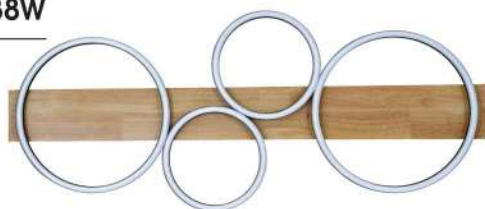

## MATTEO-P LED 38W

VIV005160

3D MODEL

230V

50/60Hz

IP  
20

[h]  
30 000

[°]  
120