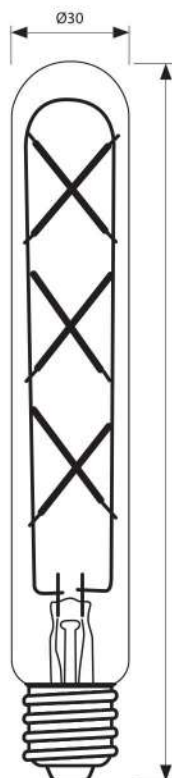

LED

● TFD30 LED 6W E27/2200K

VIV004181

● DV64 LED 6W E27/2700K

VIV003695