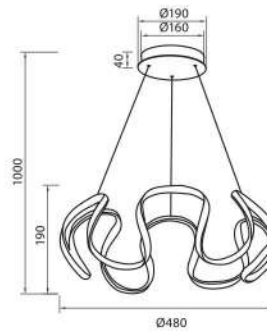

LED

MEANDRA-P BK

VIV005166