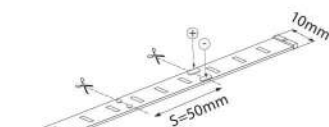

● RGB BAGRA DJ LED SET*

VIV004550

L=5m=100*50mm=300LEDs
S=50mm=60LEDs

RGB BAGRA DJ LED 60 SMD5050 - 5m SET