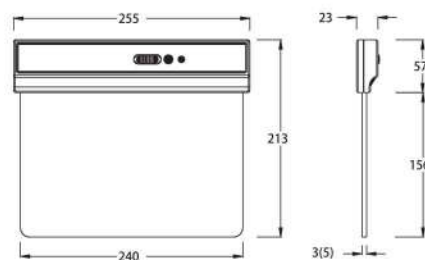

LED

SALVE LED

VIV004031

Daylight
6400 K

АРТИКУЛ	МОЩНОСТ	ЦВЕТНА Т°	БАТЕРИЯ	ЗАРЕЖДАНЕ	РАЗРЕЖДАНЕ	КОД ЗАЯВКА
Art	Watt	K	Battery	Recharging	Discharge	Order code
SALVE LED 1,8W	1,8	6400K	3.7V 600mAh	24-48h	4-5h	VIV004031