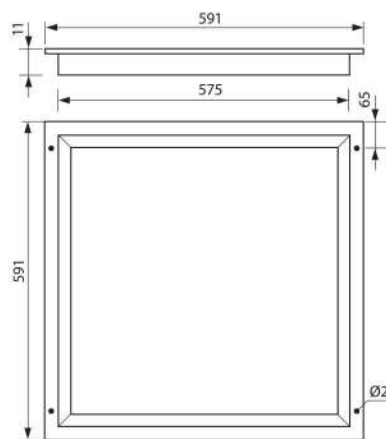

20 000h

-90% energy

120°

**Cool Light
4000 K**

АРТИКУЛ Art	МОЩНОСТ Watt	ЦВЕТНА Т° K	ЦВЯТ НА КОРПУСА Body color	ЛУМЕНИ Lm	КОД ЗАЯВКА Order code
SOLO LED 40W WH/CL	40	4000K	WHITE	3600	VIV004115