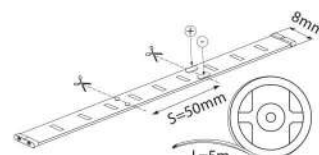

## ● RGB BAGRA LED SET\*

- LED30-3m SET VIV004496
- LED30-5m SET VIV004497
- LED60-5m SET VIV004498

L=5m=100\*50mm=300LEDs  
RGB BAGRA LED 60 SMD5050 - 5m SET

L=3m=30\*100mm=90LED  
RGB BAGRA LED 30 SMD5050 - 3m SET