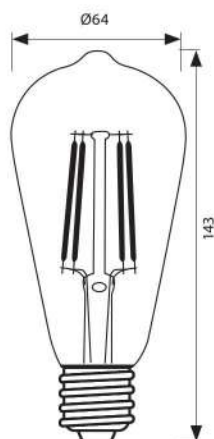

LED

● TFD30 LED 6W E27/2200K

VIV004181

● DV64 LED 6W E27/2700K

VIV003695