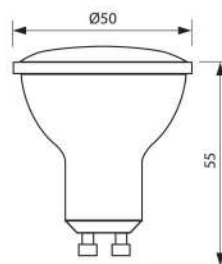

BETA LED JDR 3W GU10

WW VIV003938

CL VIV003939

W VIV003940