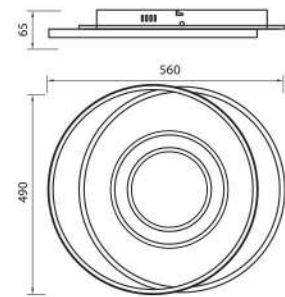

LED

TILDA LED 88W

VIV005175