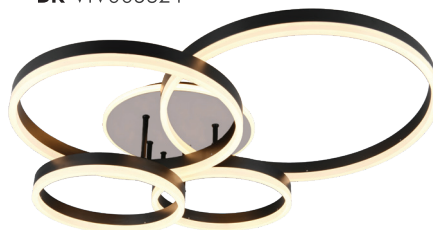

AVALON

● AVALON LED 80W CCT

GD VIV005326

BK VIV005324