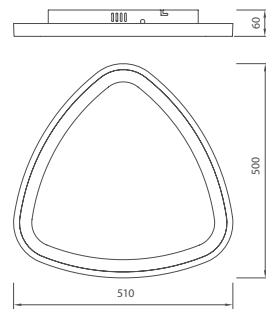

ANDROMEDA

● ANDROMEDA LED 72W

WH VIV005249