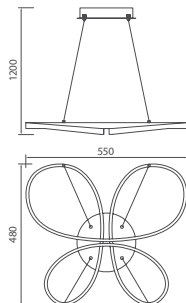

BUTTERFLY-P LED 37W CCT

BK VIV005330